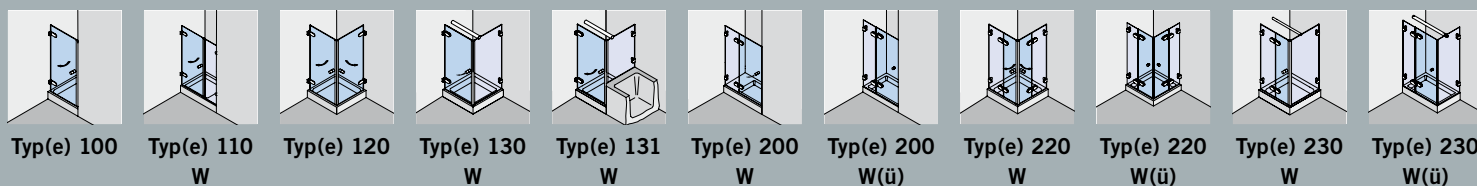

BO 305

Klares Design kombiniert mit raffinierter Technik! Die breite Typenvielfalt von BO 305 stellt sicher, dass dieses Ganzglas-Duschsystem in den verschiedensten Ausführungen Anwendung finden kann. Selbst Rundduschen sind realisierbar; die notwendigen Rundgläser sind dann im Lieferumfang enthalten. Es besteht die Möglichkeit, überlappende oder fluchtende Glas-Glas-

Beschläge einzusetzen. Die fluchtenden Beschläge haben eine durchgehende Dichtung, die überlappende Beschlagsvariante wird ohne eine zusätzliche Dichtung montiert. Die Spritzwasserdichtigkeit ist immer gewährleistet. Modernes Design, schnell und sicher montiert, komfortabel und bequem in der Handhabung, das ist BO 305.

BO 305

Clear, clean design lines combined with true technological refinement! The versatile BO 305 shower system can be used for many different configurations. Even curved cubicles are possible, with the required curved panels then included in the scope of supply. Overlapping or flush glass-to-glass panel fittings are both available. The flush fittings have a continuous seal; the overlapping

fitting version is assembled without an additional seal. Complete prevention of spray water escape is guaranteed in both cases. The BO 305 features a modern design, is quick and easy to install and utterly user-friendly.